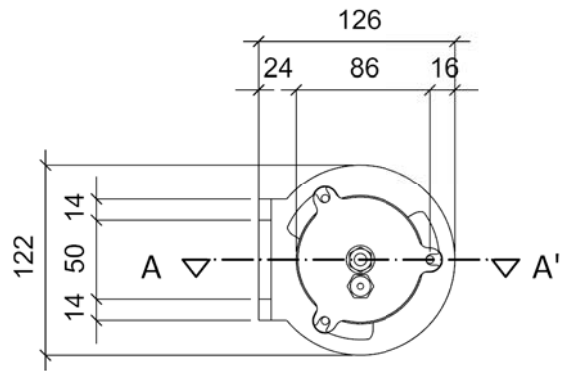

# PNEUMATIC CLAY EXTRUDER

TECHNICAL DRAWINGS  
AND RELATED INFORMATIONS

(x1)  
cartridge holding system

(x2)  
cartridges

(x1)  
air pressure  
manometer

(x1)  
air pressure  
tap

(x2)  
small size  
plastic pipes

## CLAY EXTRUDER COMPONENTS

PERSPECTIVE VIEW

EXPLODED VIEW

# TECHNICAL DRAWINGS

BB' SECTION VIEW

TOP VIEW

SIDE VIEW

AA' SECTION VIEW