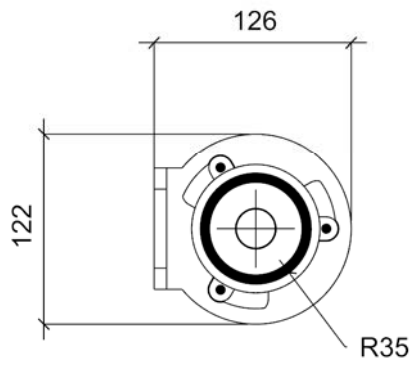

# PNEUMATIC CLAY EXTRUDER

TECHNICAL DRAWINGS  
AND RELATED INFORMATIONS

(x1)  
cartridge holding system

(x2)  
cartridges

(x1)  
air pressure  
manometer

(x1)  
air pressure  
tap

(x2)  
small size  
plastic pipes

## CLAY EXTRUDER COMPONENTS

PERSPECTIVE VIEW

EXPLODED VIEW

# TECHNICAL DRAWINGS

BB' SECTION VIEW

TOP VIEW

SIDE VIEW

AA' SECTION VIEW