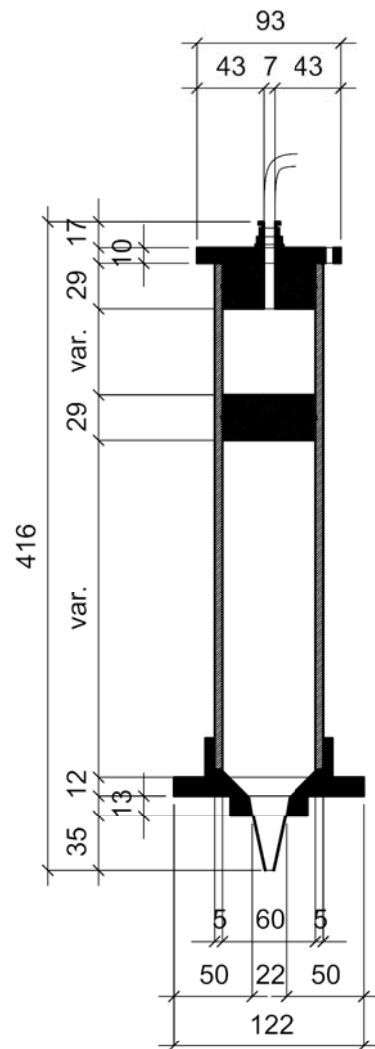

# PNEUMATIC CLAY EXTRUDER

TECHNICAL DRAWINGS  
AND RELATED INFORMATIONS

(x1)  
cartridge holding system

(x2)  
cartridges

(x1)  
air pressure  
manometer

(x1)  
air pressure  
tap

(x2)  
small size  
plastic pipes

## CLAY EXTRUDER COMPONENTS

PERSPECTIVE VIEW

EXPLODED VIEW

# TECHNICAL DRAWINGS

BB' SECTION VIEW

TOP VIEW

SIDE VIEW

AA' SECTION VIEW