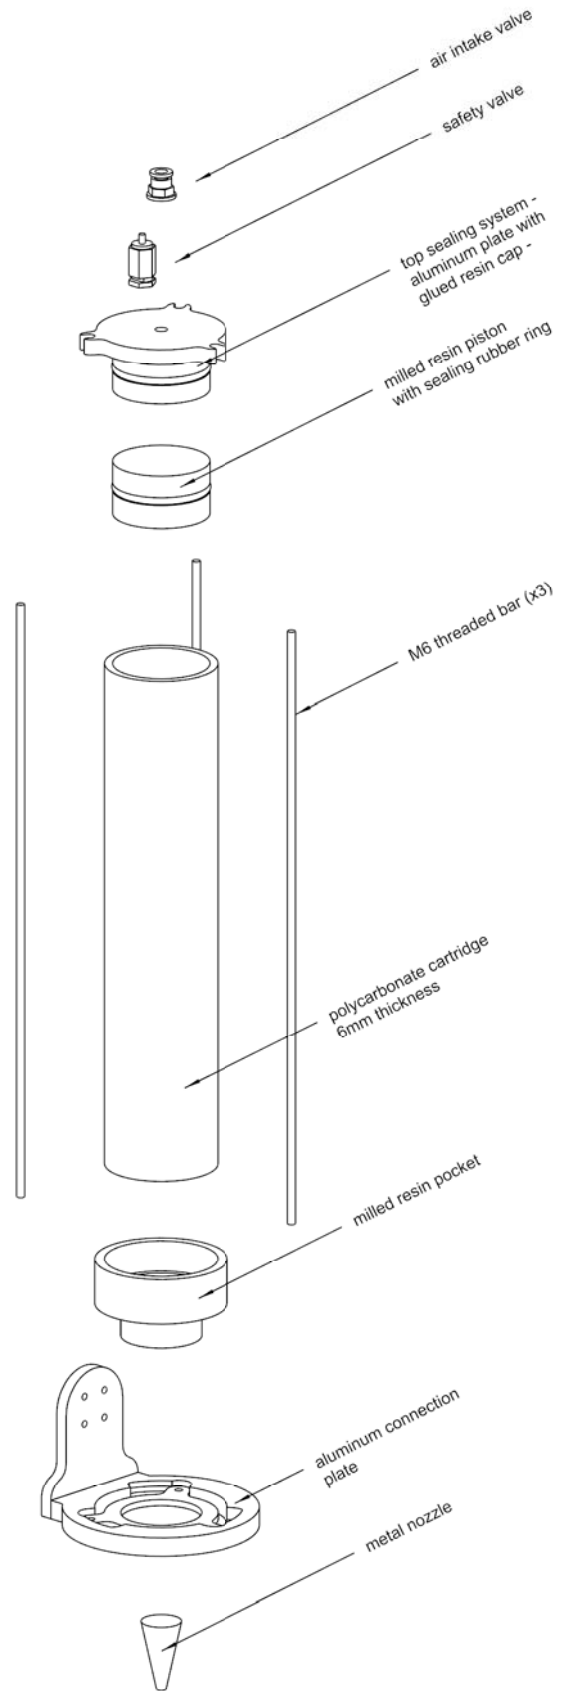

# PNEUMATIC CLAY EXTRUDER

TECHNICAL DRAWINGS  
AND RELATED INFORMATIONS

(x1)  
cartridge holding system

(x2)  
cartridges

(x1)  
air pressure  
manometer

(x1)  
air pressure  
tap

(x2)  
small size  
plastic pipes

## CLAY EXTRUDER COMPONENTS

PERSPECTIVE VIEW

EXPLODED VIEW

# TECHNICAL DRAWINGS

BB' SECTION VIEW

TOP VIEW

SIDE VIEW

AA' SECTION VIEW