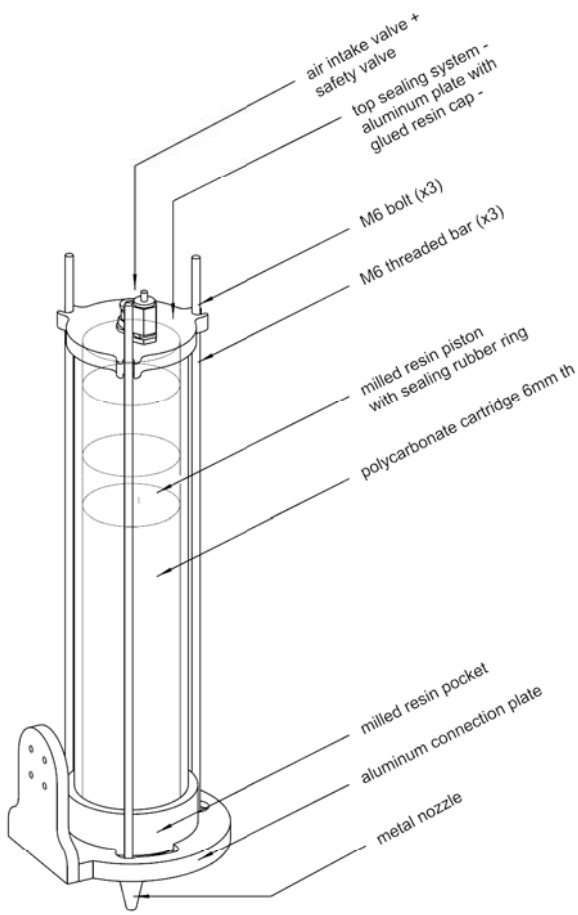

# PNEUMATIC CLAY EXTRUDER

TECHNICAL DRAWINGS  
AND RELATED INFORMATIONS

(x1)  
cartridge holding system

(x2)  
cartridges

(x1)  
air pressure  
manometer

(x1)  
air pressure  
tap

(x2)  
small size  
plastic pipes

## CLAY EXTRUDER COMPONENTS

PERSPECTIVE VIEW

EXPLODED VIEW

# TECHNICAL DRAWINGS

BB' SECTION VIEW

TOP VIEW

SIDE VIEW

AA' SECTION VIEW