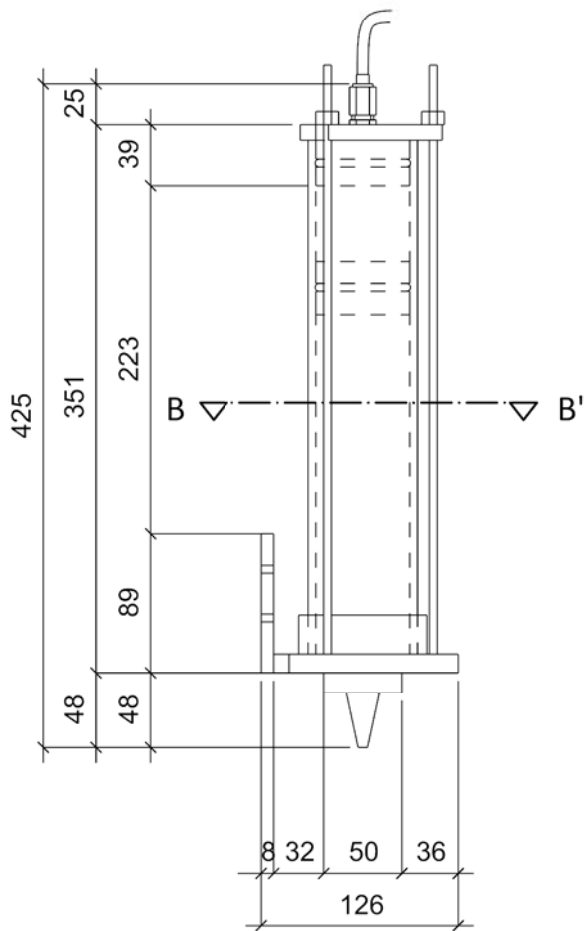

# PNEUMATIC CLAY EXTRUDER

TECHNICAL DRAWINGS  
AND RELATED INFORMATIONS

(x1)  
cartridge holding system

(x2)  
cartridges

(x1)  
air pressure  
manometer

(x1)  
air pressure  
tap

(x2)  
small size  
plastic pipes

## CLAY EXTRUDER COMPONENTS

PERSPECTIVE VIEW

EXPLODED VIEW

# TECHNICAL DRAWINGS

BB' SECTION VIEW

TOP VIEW

SIDE VIEW

AA' SECTION VIEW